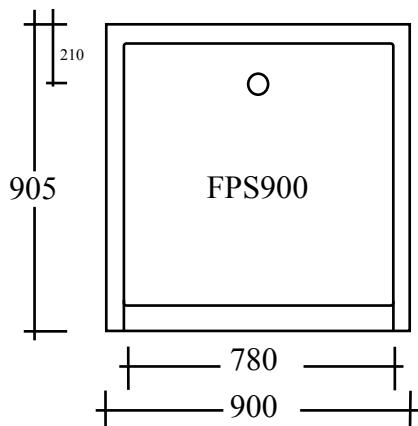

Fibre
Composites

ADD-A-BATHROOM
Prefabricated Modular Bathroom System

Asian
Composites

Fibre Composites International Pty Ltd

Use dimensions as a guide only.
It is advisable to set under floor plumbing when the unit is on site.

Fibre
Composites International Pty Ltd

Flat Packed Showers

FPSLS1000 and FPSLS900

FPSLS1000-2W Left Hand Corner
 FPSLS900-2W Left Hand Corner

FPSLS1000-2W Right Hand Corner
 FPSLS900-2W Right Hand Corner

FPSLS1000-3Wall
 FPSLS900-3Wall

Base height app. 55mm

Overall height app. 1980mm

All sizes are nominal,
 some slight variations
 in trimming may occur.