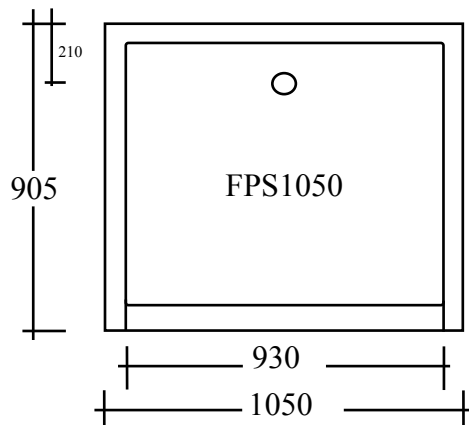

Fibre
Composites

ADD-A-BATHROOM
Prefabricated Modular Bathroom System

Asian
Composites

Fibre Composites International Pty Ltd

Use dimensions as a guide only.
It is advisable to set under floor plumbing when the unit is on site.

Fibre
Composites International Pty Ltd

Flat Packed Showers

FPSLS1000 and FPSLS900

FPSLS1000-2W Left Hand Corner
 FPSLS900-2W Left Hand Corner

FPSLS1000-2W Right Hand Corner
 FPSLS900-2W Right Hand Corner

FPSLS1000-3Wall
 FPSLS900-3Wall

Base height app. 55mm

Overall height app. 1980mm

All sizes are nominal,
 some slight variations
 in trimming may occur.