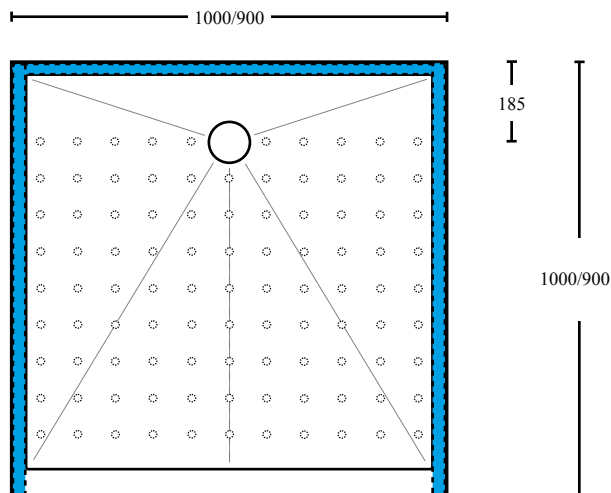

Fibre
Composites International Pty Ltd

Flat Packed Showers

FPSLS1000 and FPSLS900

FPSLS1000-2W Left Hand Corner
 FPSLS900-2W Left Hand Corner

FPSLS1000-2W Right Hand Corner
 FPSLS900-2W Right Hand Corner

FPSLS1000-3Wall
 FPSLS900-3Wall

Base height app. 55mm

Overall height app. 1980mm

All sizes are nominal,
 some slight variations
 in trimming may occur.