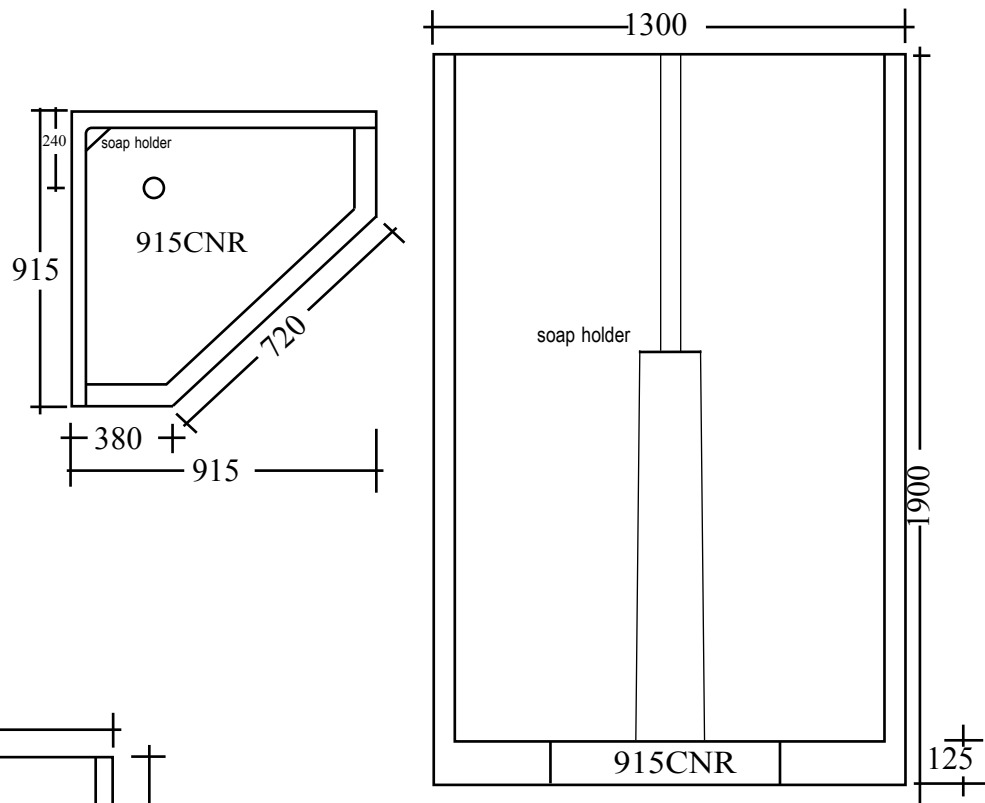

Packed with features

- * Fully moulded
- * One piece unit
- * Anti slip floor
- * Easy clean throughout
- * Shower curtain rail
- * Optional glass door

All units available in White

Use drawings as a guide only. Dimensions may vary slightly.

Fibre
Composites

ADD-A-BATHROOM
Prefabricated Modular Bathroom System

Asian
Composites

Fibre Composites International Pty Ltd

Use dimensions as a guide only.
It is advisable to set under floor plumbing when the unit is on site.

Fibre
Composites International Pty Ltd

Flat Packed Showers

FPSLS1000 and FPSLS900

FPSLS1000-2W Left Hand Corner
 FPSLS900-2W Left Hand Corner

FPSLS1000-2W Right Hand Corner
 FPSLS900-2W Right Hand Corner

FPSLS1000-3Wall
 FPSLS900-3Wall

Base height app. 55mm

Overall height app. 1980mm

All sizes are nominal,
 some slight variations
 in trimming may occur.