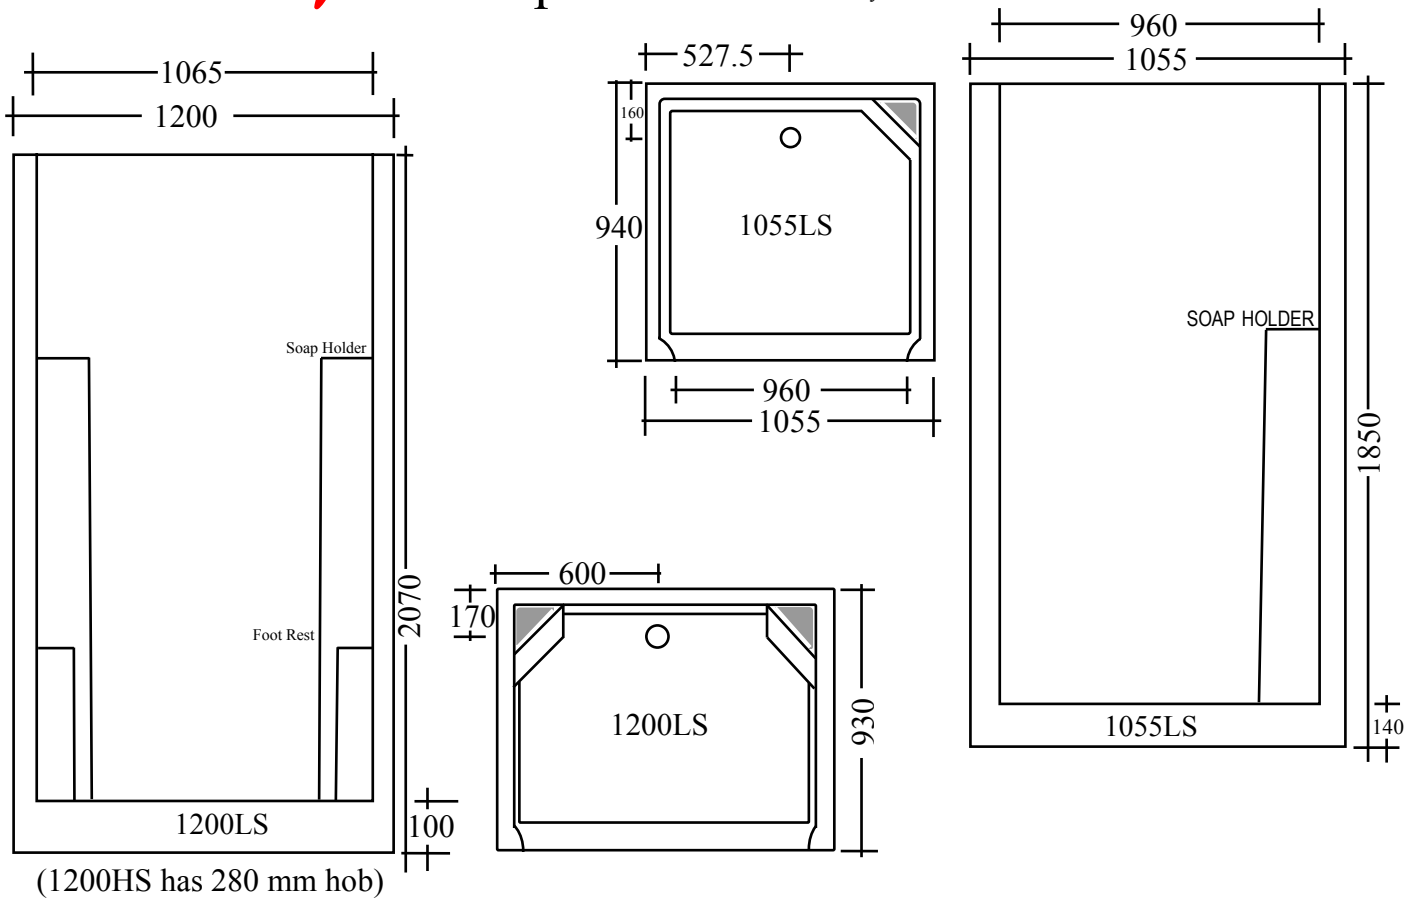

Packed with features

- * Fully moulded
- * One piece unit
- * Anti slip floor
- * Easy clean throughout
- * Shower curtain rail
- * Optional glass door

All units available in White

Use drawings as a guide only. Dimensions may vary slightly.

Fibre
Composites

ADD-A-BATHROOM
Prefabricated Modular Bathroom System

Asian
Composites

Fibre Composites International Pty Ltd

Use dimensions as a guide only.
It is advisable to set under floor plumbing when the unit is on site.

Fibre
Composites International Pty Ltd

Flat Packed Showers

FPSLS1000 and FPSLS900

FPSLS1000-2W Left Hand Corner
 FPSLS900-2W Left Hand Corner

FPSLS1000-2W Right Hand Corner
 FPSLS900-2W Right Hand Corner

FPSLS1000-3Wall
 FPSLS900-3Wall

Base height app. 55mm

Overall height app. 1980mm

All sizes are nominal,
 some slight variations
 in trimming may occur.