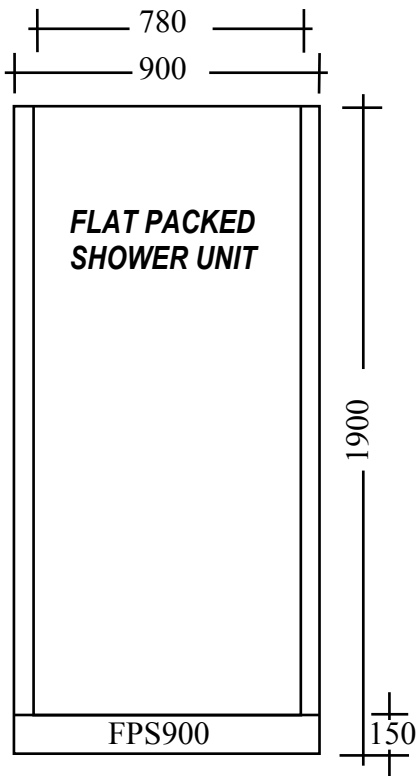

Packed with features

- * Fully moulded
- * One piece unit
- * Anti slip floor
- * Easy clean throughout
- * Shower curtain rail
- * Optional glass door

All units available in White

Use drawings as a guide only. Dimensions may vary slightly.

Fibre
Composites

ADD-A-BATHROOM
Prefabricated Modular Bathroom System

Asian
Composites

Fibre Composites International Pty Ltd

Use dimensions as a guide only.
It is advisable to set under floor plumbing when the unit is on site.

Fibre
Composites International Pty Ltd

Flat Packed Showers

FPSLS1000 and FPSLS900

FPSLS1000-2W Left Hand Corner
 FPSLS900-2W Left Hand Corner

FPSLS1000-2W Right Hand Corner
 FPSLS900-2W Right Hand Corner

FPSLS1000-3Wall
 FPSLS900-3Wall

Base height app. 55mm

Overall height app. 1980mm

All sizes are nominal,
 some slight variations
 in trimming may occur.