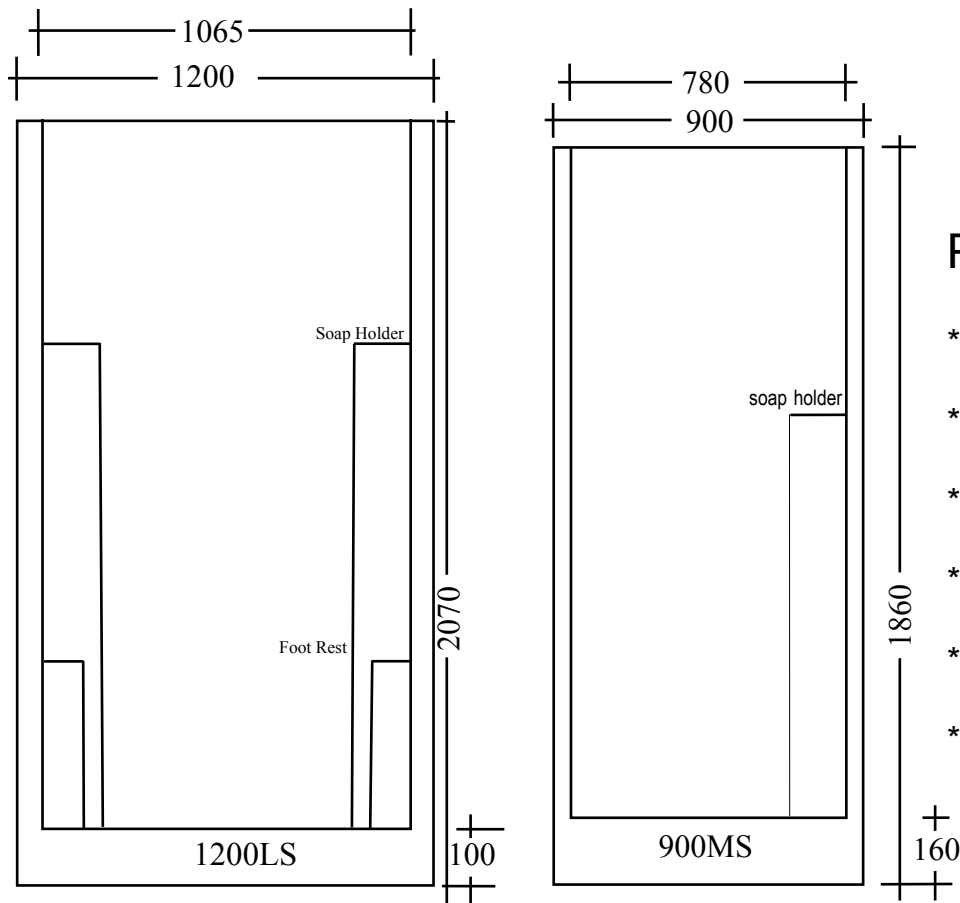

Packed with features

- * Fully moulded
- * One piece unit
- * Anti slip floor
- * Easy clean throughout
- * Shower curtain rail
- * Optional glass door

All units available in White

Use drawings as a guide only. Dimensions may vary slightly.

Fibre
Composites International Pty Ltd

Flat Packed Showers

FPSLS1000 and FPSLS900

FPSLS1000-2W Left Hand Corner
 FPSLS900-2W Left Hand Corner

FPSLS1000-2W Right Hand Corner
 FPSLS900-2W Right Hand Corner

FPSLS1000-3Wall
 FPSLS900-3Wall

Base height app. 55mm

Overall height app. 1980mm

All sizes are nominal,
 some slight variations
 in trimming may occur.