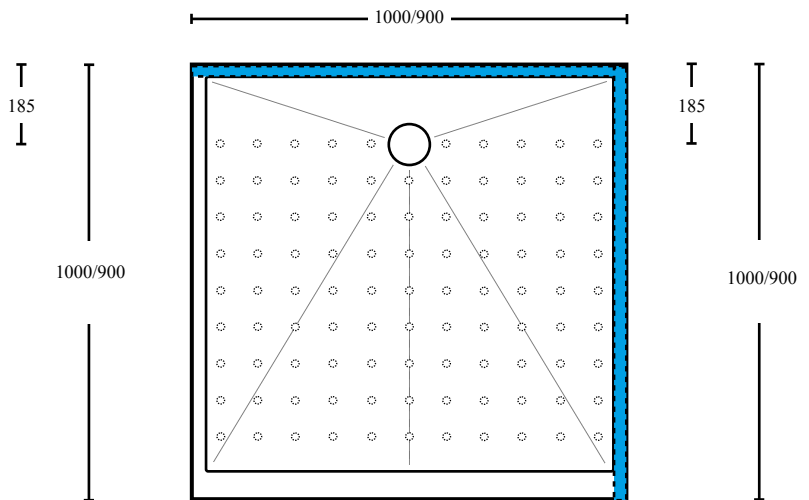

Fibre
Composites International Pty Ltd

Flat Packed Showers

FPSLS1000 and FPSLS900

FPSLS1000-2W Left Hand Corner
 FPSLS900-2W Left Hand Corner

FPSLS1000-2W Right Hand Corner
 FPSLS900-2W Right Hand Corner

FPSLS1000-3Wall
 FPSLS900-3Wall

Base height app. 55mm

Overall height app. 1980mm

All sizes are nominal,
 some slight variations
 in trimming may occur.