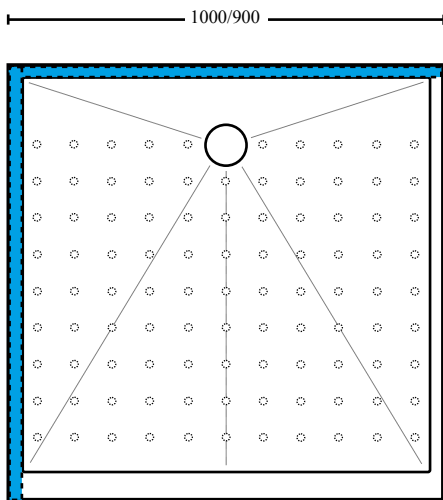

Fibre
Composites International Pty Ltd

Flat Packed Showers

FPSLS1000 and FPSLS900

FPSLS1000-2W Left Hand Corner
 FPSLS900-2W Left Hand Corner

FPSLS1000-2W Right Hand Corner
 FPSLS900-2W Right Hand Corner

FPSLS1000-3Wall
 FPSLS900-3Wall

Base height app. 55mm

Overall height app. 1980mm

All sizes are nominal,
 some slight variations
 in trimming may occur.