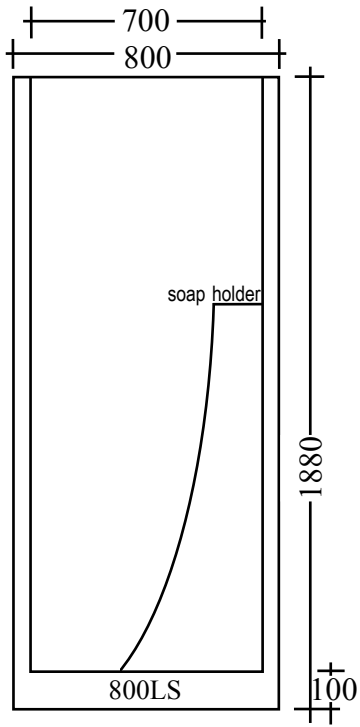

Packed with features

- * Fully moulded
- * One piece unit
- * Anti slip floor
- * Easy clean throughout
- * Shower curtain rail
- * Optional glass door

All units available in White

Use drawings as a guide only. Dimensions may vary slightly.

Fibre
Composites

ADD-A-BATHROOM
Prefabricated Modular Bathroom System

Asian
Composites

Fibre Composites International Pty Ltd

Use dimensions as a guide only.
It is advisable to set under floor plumbing when the unit is on site.

Fibre
Composites International Pty Ltd

Flat Packed Showers

FPSLS1000 and FPSLS900

FPSLS1000-2W Left Hand Corner
 FPSLS900-2W Left Hand Corner

FPSLS1000-2W Right Hand Corner
 FPSLS900-2W Right Hand Corner

FPSLS1000-3Wall
 FPSLS900-3Wall

Base height app. 55mm

Overall height app. 1980mm

All sizes are nominal,
 some slight variations
 in trimming may occur.