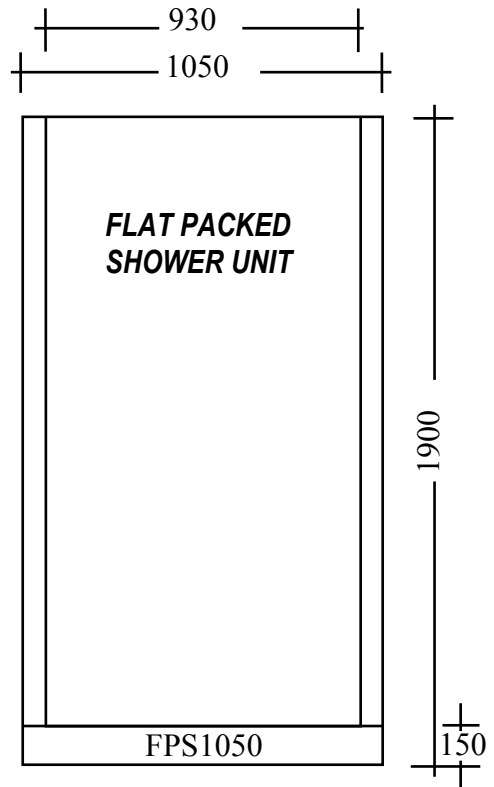

Packed with features

- * Fully moulded
- * One piece unit
- * Anti slip floor
- * Easy clean throughout
- * Shower curtain rail
- * Optional glass door

All units available in White

Use drawings as a guide only. Dimensions may vary slightly.

Fibre
Composites

ADD-A-BATHROOM
Prefabricated Modular Bathroom System

Asian
Composites

Fibre Composites International Pty Ltd

Use dimensions as a guide only.
It is advisable to set under floor plumbing when the unit is on site.

Fibre
Composites International Pty Ltd

Flat Packed Showers

FPSLS1000 and FPSLS900

FPSLS1000-2W Left Hand Corner
 FPSLS900-2W Left Hand Corner

FPSLS1000-2W Right Hand Corner
 FPSLS900-2W Right Hand Corner

FPSLS1000-3Wall
 FPSLS900-3Wall

Base height app. 55mm

Overall height app. 1980mm

All sizes are nominal,
 some slight variations
 in trimming may occur.