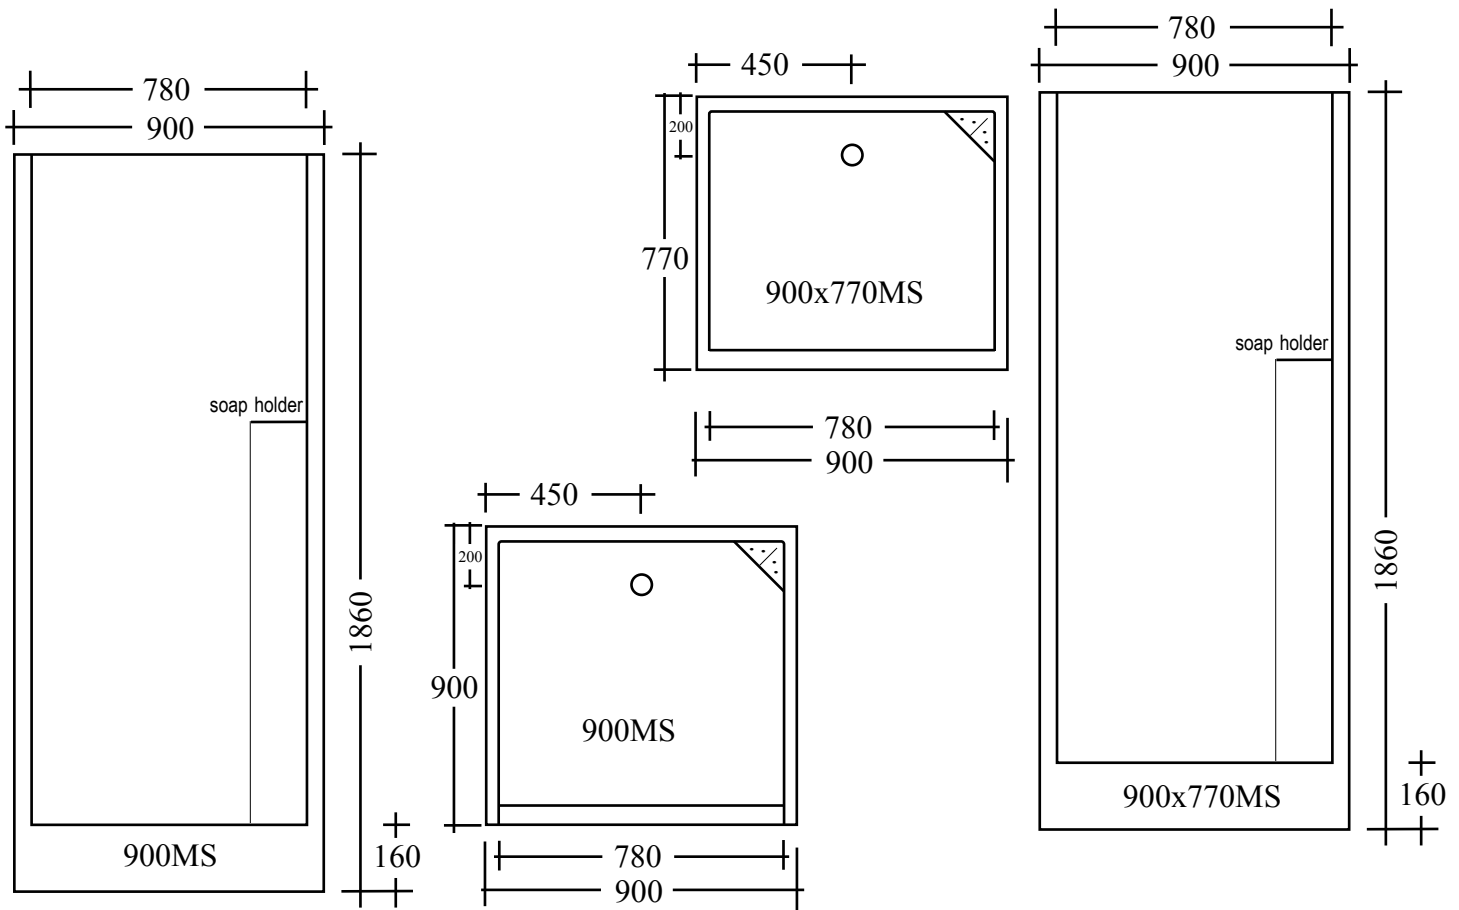

Packed with features

- * Fully moulded
- * One piece unit
- * Anti slip floor
- * Easy clean throughout
- * Shower curtain rail
- * Optional glass door

All units available in White

Use drawings as a guide only. Dimensions may vary slightly.

Fibre
Composites

ADD-A-BATHROOM
Prefabricated Modular Bathroom System

Asian
Composites

Fibre Composites International Pty Ltd

Use dimensions as a guide only.
It is advisable to set under floor plumbing when the unit is on site.

Fibre
Composites International Pty Ltd

Flat Packed Showers

FPSLS1000 and FPSLS900

FPSLS1000-2W Left Hand Corner
 FPSLS900-2W Left Hand Corner

FPSLS1000-2W Right Hand Corner
 FPSLS900-2W Right Hand Corner

FPSLS1000-3Wall
 FPSLS900-3Wall

Base height app. 55mm

Overall height app. 1980mm

All sizes are nominal,
 some slight variations
 in trimming may occur.