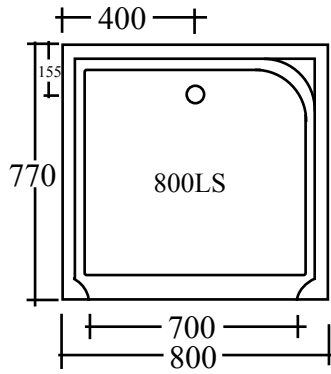

Fibre
Composites

ADD-A-BATHROOM
Prefabricated Modular Bathroom System

Asian
Composites

Fibre Composites International Pty Ltd

Use dimensions as a guide only.
It is advisable to set under floor plumbing when the unit is on site.

Fibre
Composites International Pty Ltd

Flat Packed Showers

FPSLS1000 and FPSLS900

FPSLS1000-2W Left Hand Corner
 FPSLS900-2W Left Hand Corner

FPSLS1000-2W Right Hand Corner
 FPSLS900-2W Right Hand Corner

FPSLS1000-3Wall
 FPSLS900-3Wall

Base height app. 55mm

Overall height app. 1980mm

All sizes are nominal,
 some slight variations
 in trimming may occur.