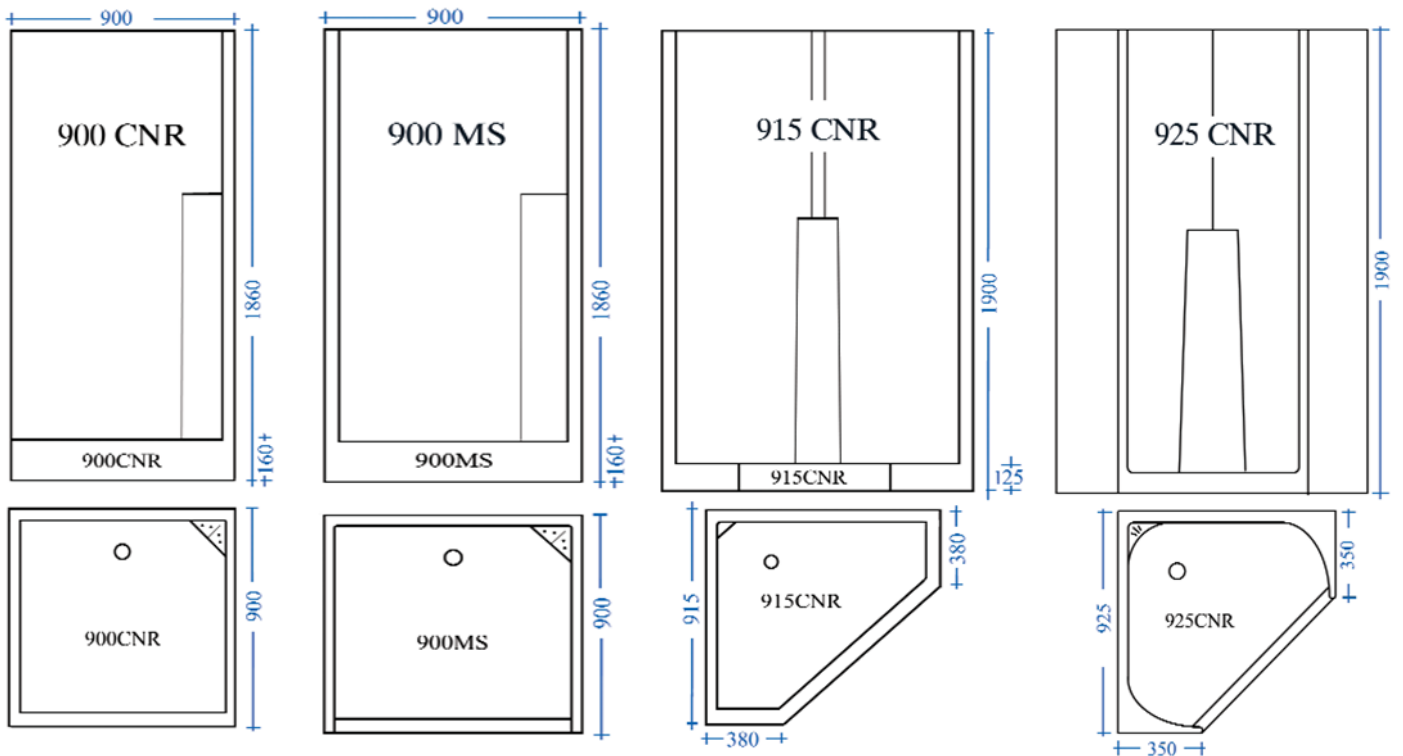

FULLY MOULDED SHOWERS

All sizes are in millimetres. The **HS** units shown in **Red** have a higher entry hob.
Scale of drawing is approximate only.

Flat Pack Showers

Flat Pack Showers (available sizes)

1400W x 850D x 1900H
1200W x 850D x 1900H
980W x 850D x 1900H
880W x 850D x 1900H