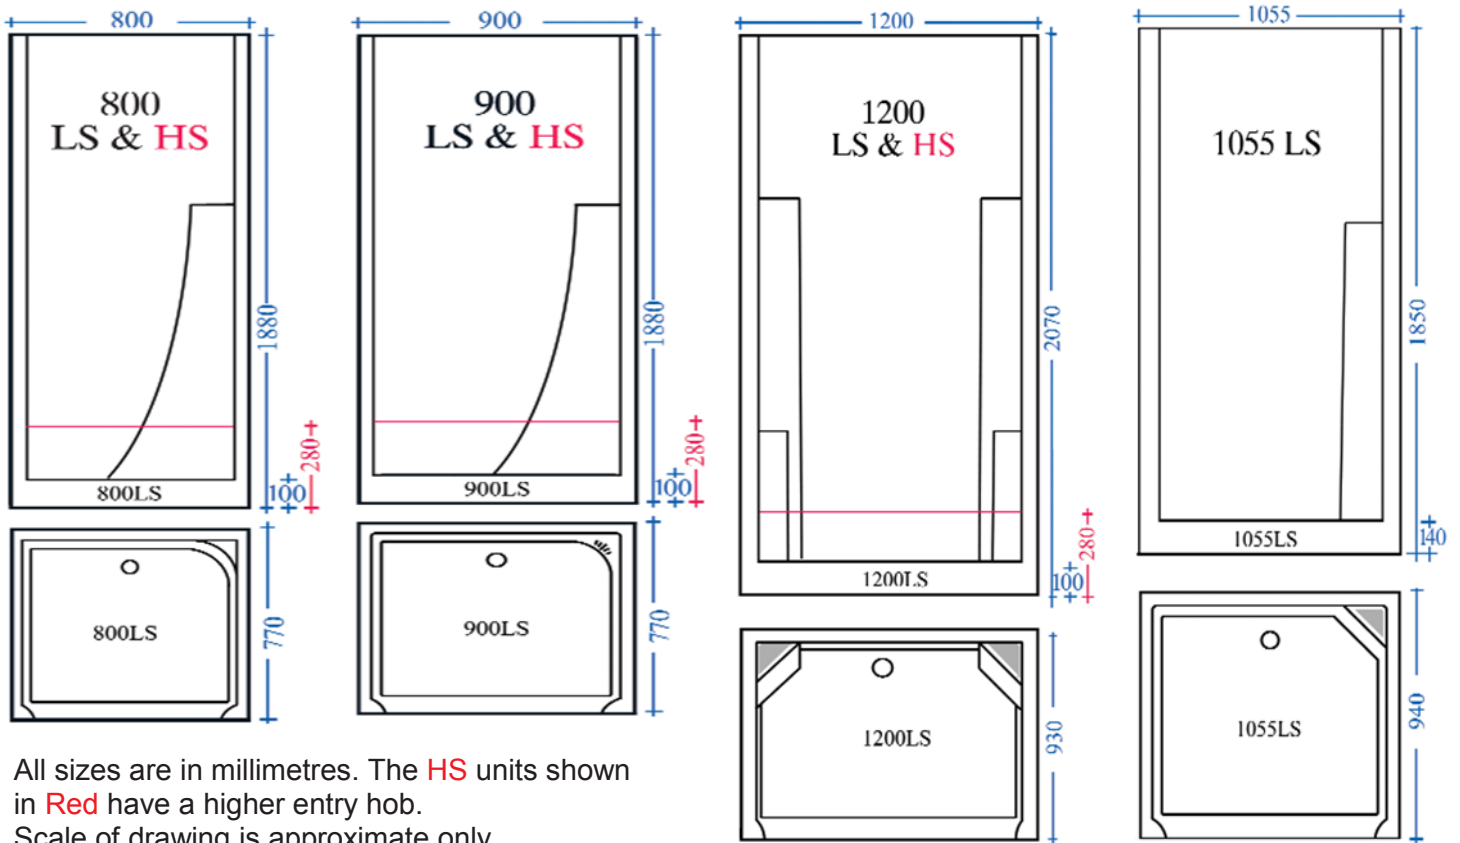

FULLY MOULDED SHOWERS

All sizes are in millimetres. The **HS** units shown in **Red** have a higher entry hob.
Scale of drawing is approximate only.

Flat Pack Showers

Flat Pack Showers (available sizes)

1400W x 850D x 1900H
1200W x 850D x 1900H
980W x 850D x 1900H
880W x 850D x 1900H